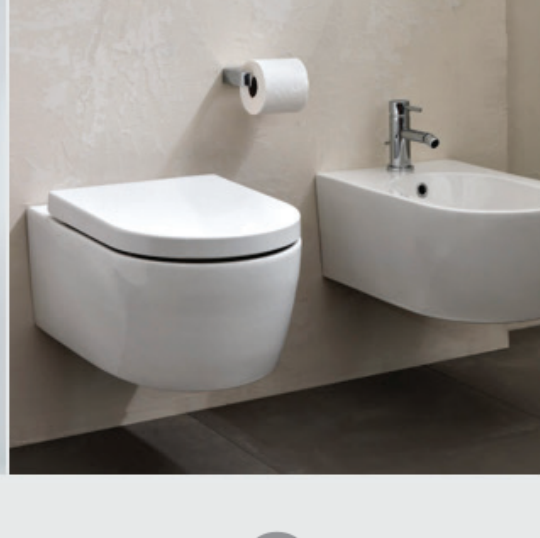

Find Los Angeles Area Showrooms

Watch Video

Newsletter Sign Up

Find your local dealer and stop by to experience unique luxury design first-hand.

Learn more about Blu's products and the designer behind them.

Stay up to date on our latest product introductions, creative design solutions & exclusive offers with our monthly e-newsletter.