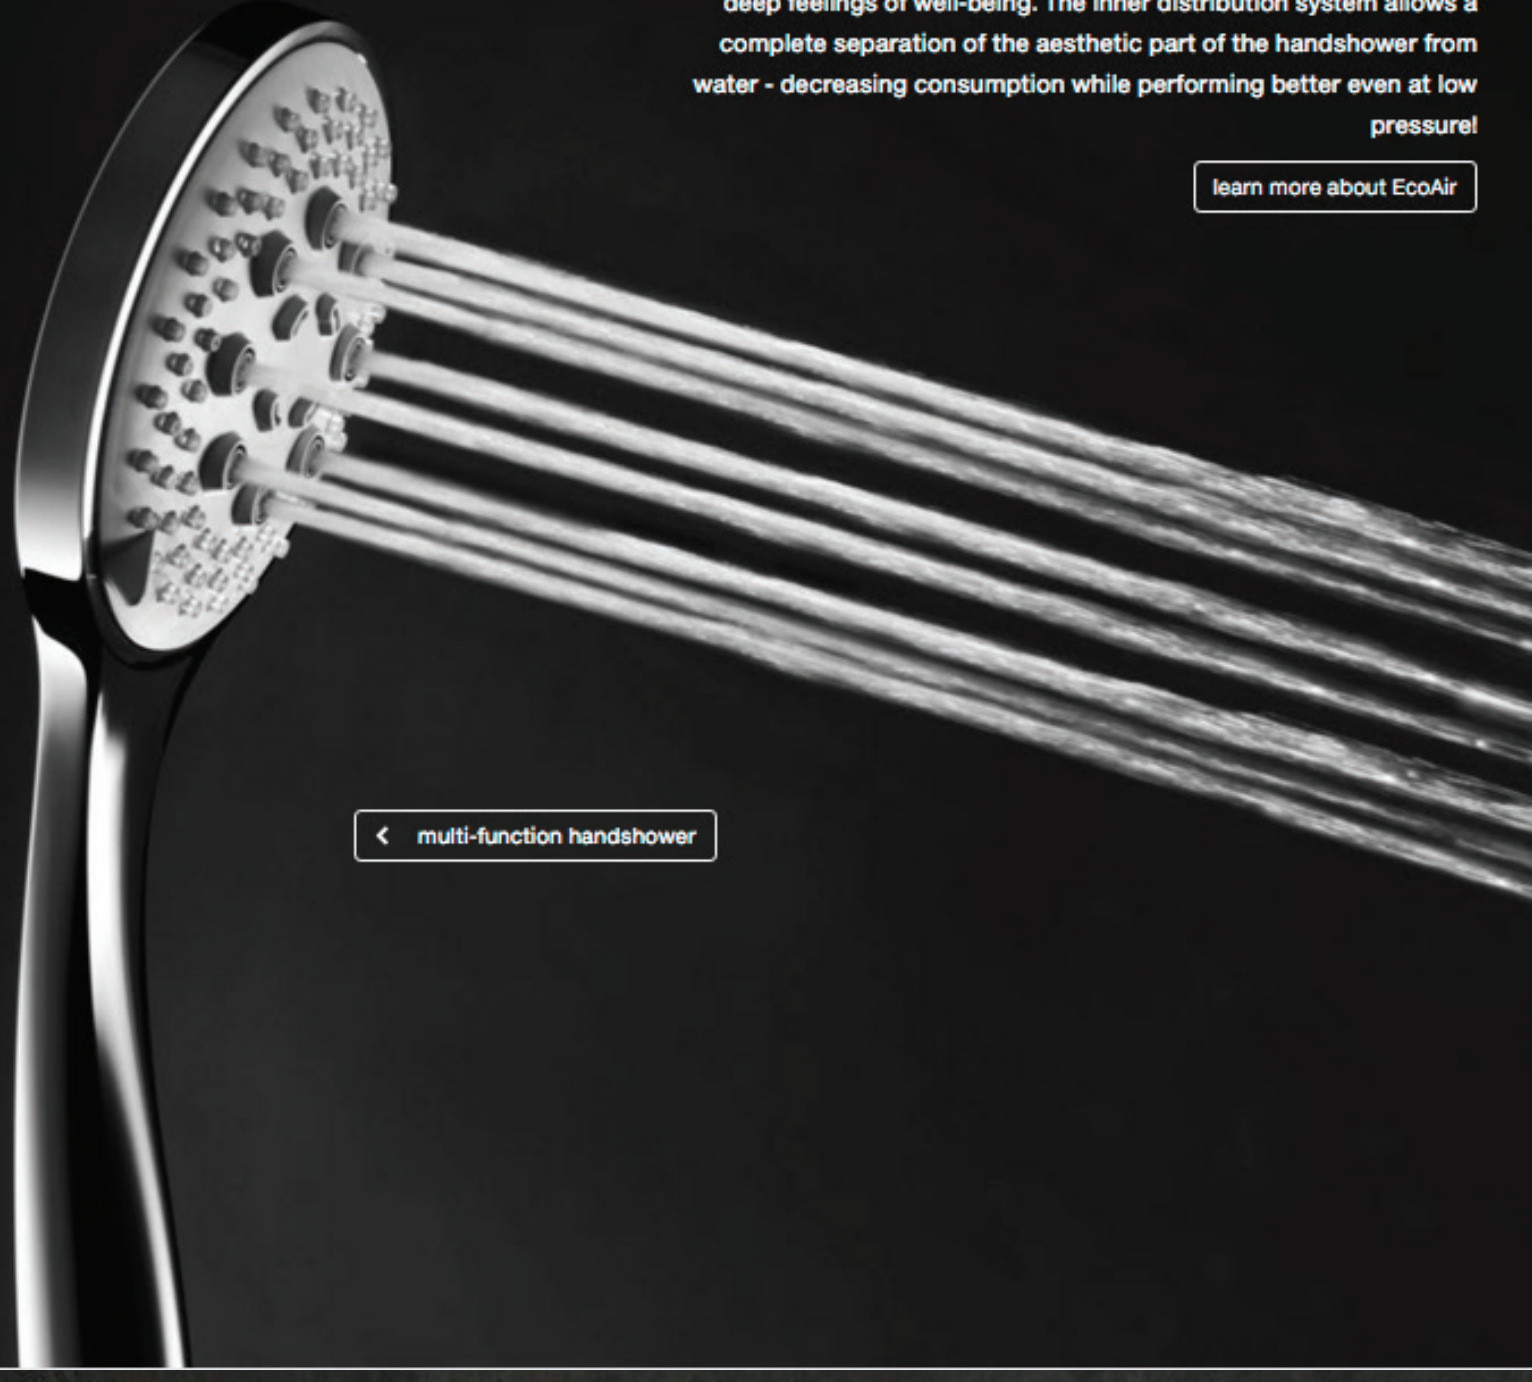

less water, better shower

Blu's water conserving EcoAir system is available in a selection of our hand showers & rain showers. EcoAir provides an incredible 50% water savings by mixing water with external air particles, simultaneously resulting in a comfortable water jet that promotes deep feelings of well-being. The inner distribution system allows a complete separation of the aesthetic part of the handshower from water - decreasing consumption while performing better even at low pressure!

[learn more about EcoAir](#)