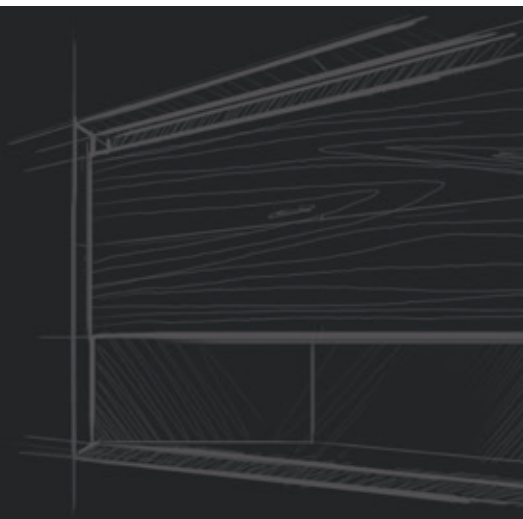

Inspiration Into Reality

Unt. Erovit volupti doluptatum et ea imagnihil moluptat aut porepeli-ta dolorer ovidero blam hilitem senduntis nulpa nobis as dissita tiis-ciur, ium alitis quatis suntis et est pe imint adiaese quasped ictenim usdandi psamusa pelibus aestisi menimet miliber uptatque dolorem nihilist officia vel inctur? Ihilit ommodiciet quo omni cullendantis antisque ratur? Ini

Find Los Angeles Area Showrooms

Find your local dealer and stop by to experience unique luxury design first-hand.

Watch Video

Learn more about Blu's products and the designer behind them.

Newsletter Sign Up

Stay up to date on our latest product introductions, creative design solutions & exclusive offers with our monthly e-newsletter.